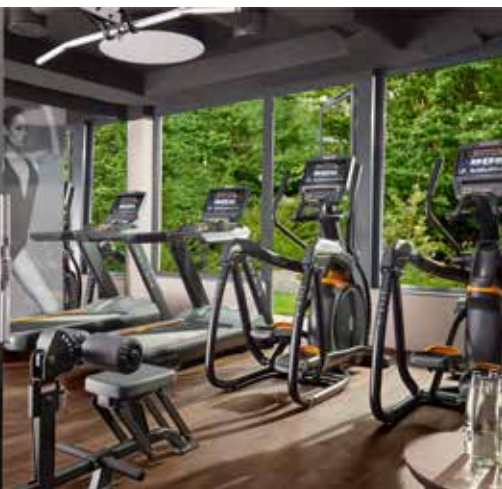

Alle Apartments verfügen über:

- Bequemes King-Size-Bett
- Schallisolierte Fenster
- Küchenzeile mit Kühlschrank und Tiefkühlfach*, Mikrowelle*, Herd mit 2 Kochfeldern*
- Nespresso-Maschine & Teekoher
- 50-Zoll Netflixfähiger Flatscreen TV
- Walk-in Regendusche
- Hochwertige Pflegeprodukte
- Safe in Laptop Grösse

*ausgenommen Basic Suite

All apartments are equipped with:

- Comfortable king-size bed
- Sound proof windows
- Kitchenette with fridge and freezer*, microwave*, 2 hobs*
- Nespresso machine & tea kettle
- 50-inch Netflix capable flat screen TV
- Walk-in rain shower
- High quality care products
- Safe (laptop size safe)

*except in Basic Suite

Aktuelle Tagespreise auf unserer Webseite. Monatspreise auf Anfrage. Langzeit-Aufenthalte können nur direkt bei Acasa Suites gebucht werden.

*Daily rates available on our website. Monthly rates available upon request.
Longstays are only bookable directly with Acasa Suites.*

acasa

SUITES ZÜRICH

LOCAL • INDEPENDENT • PASSIONATE